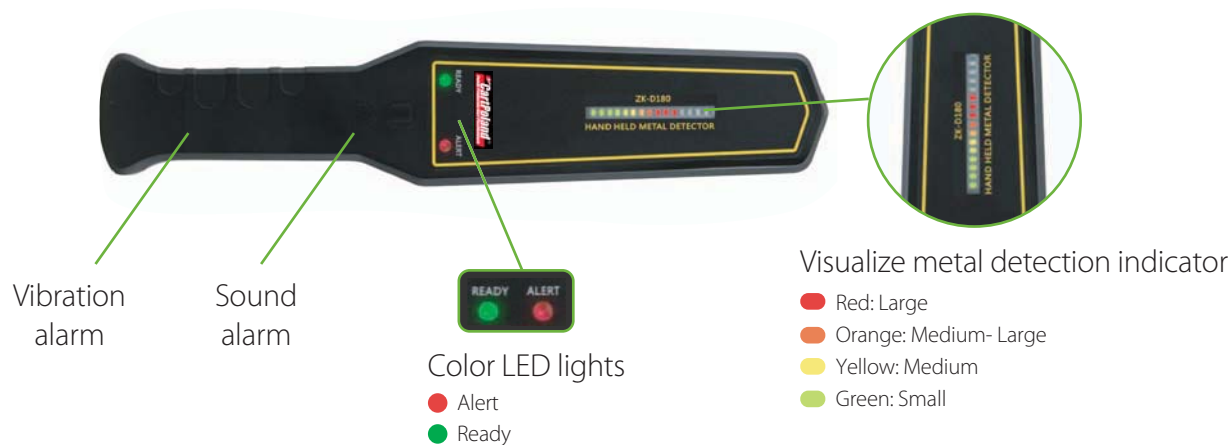

Technical Specification

Dimension	345(L) X 69(W) X 25(H) mm
Power voltage	9V Rechargeable battery
Operating voltage	7V-12V
Operating current	<5mA
Alarm terms	Sound & light alarm/ Vibration & light alarm
Alarm sound	≥75dB(A)
Operation frequency	22KHz

Functions